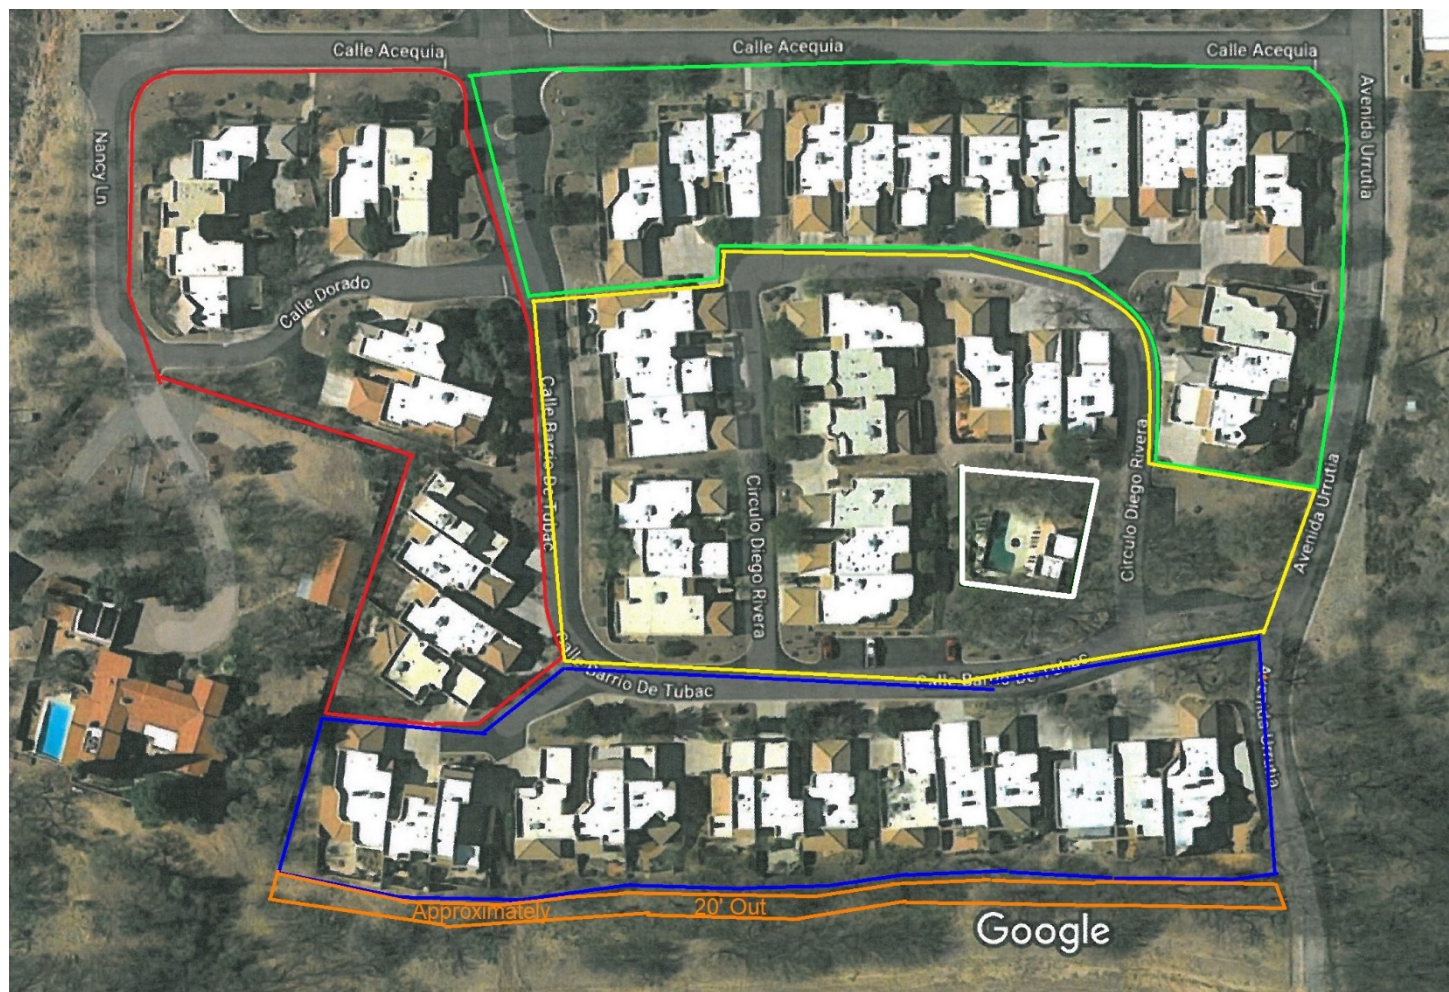

CIELITO LINDO HOA TUBAC, AZ Service Map

SERVICE SCHEDULE –

 POOL AREA WILL BE SERVICED WEEKLY WITH

 WEEK ONE – YELLOW AREA  WEEK TWO -GREEN
AREA  WEEK THREE – RED AREA  WEEK FOUR – BLUE
AREA.  WEEK FIVE – ORANGE AREA (APPROXIMATELY 20' OUT)

AREA DOES NOT INCLUDE WALLED IN AREAS FOR EACH HOME – OUTER PERIMETER INCLUDES FROM HOME WALL TO PERIMETER WALL – IF THERE IS NO WALL IT WILL INCLUDE UP TO 20 FEET OUT FROM HOME WALLS.